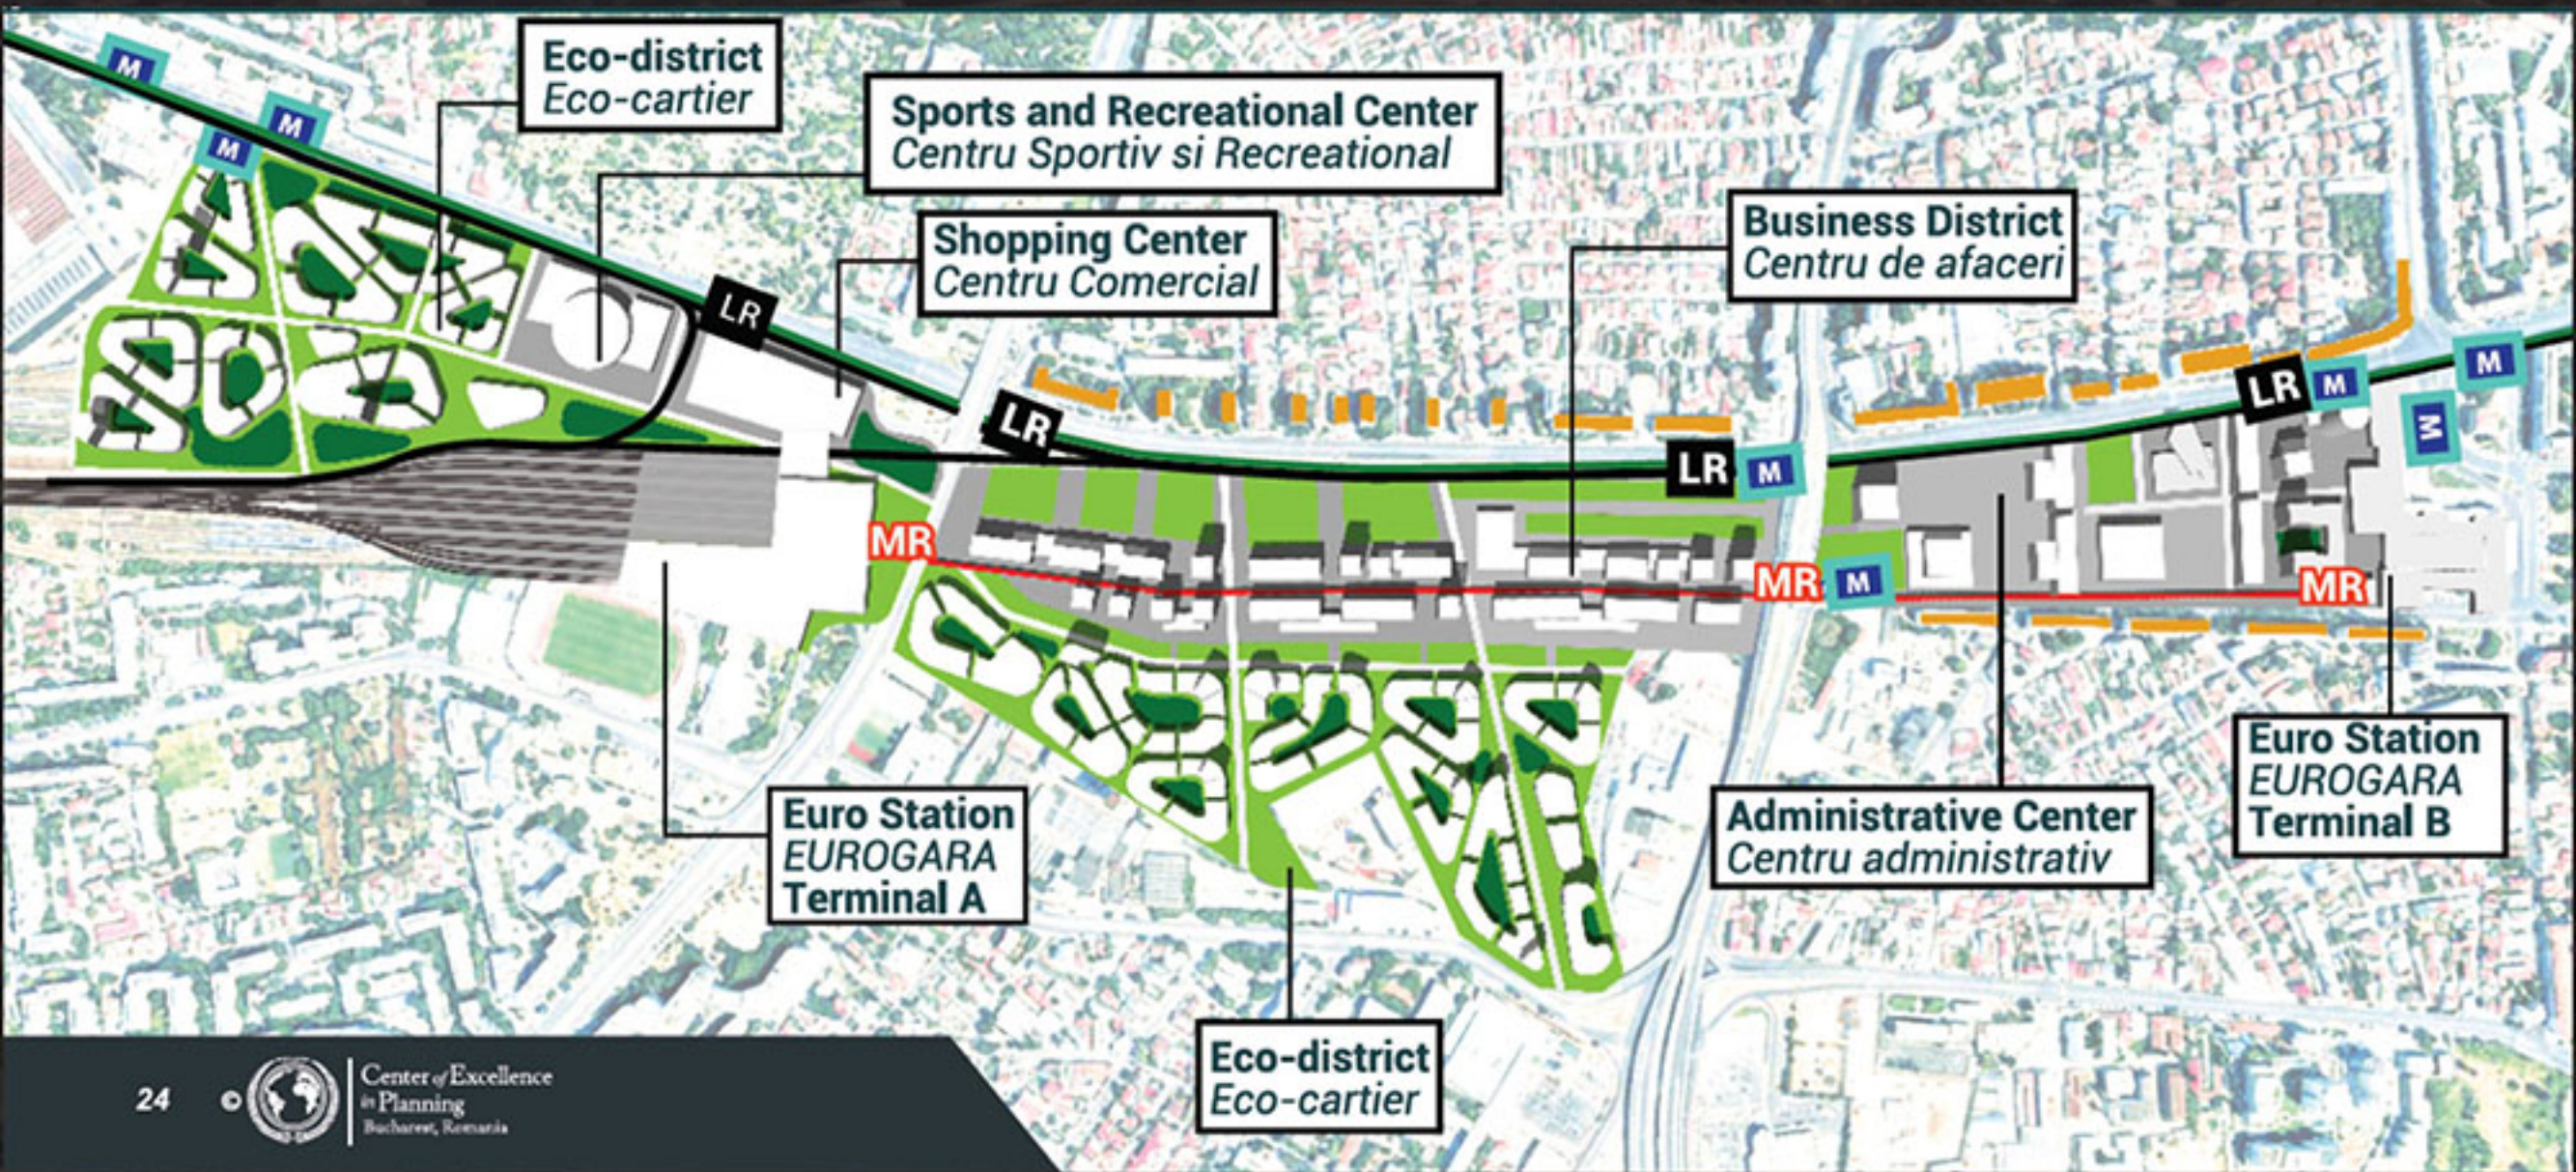

Gara de Nord

From Wasteland
to Wonderland

MASTERPLAN

KING'S CROSS

27 ha

50 new buildings

1.900 new apartments

20 new streets

10 new parks & squares

30.000 people until 2016

KING'S CROSS

Center of Excellence
in Planning
Bucharest, Romania

**BUCHAREST CENTRAL RAILWAY STATION - URBAN REGENERATION AREA
CREATIVE SOLUTIONS**

**GARA DE NORD BUCUREȘTI - ZONA DE REGENERARE URBANĂ
SOLUȚII CREATIVE**